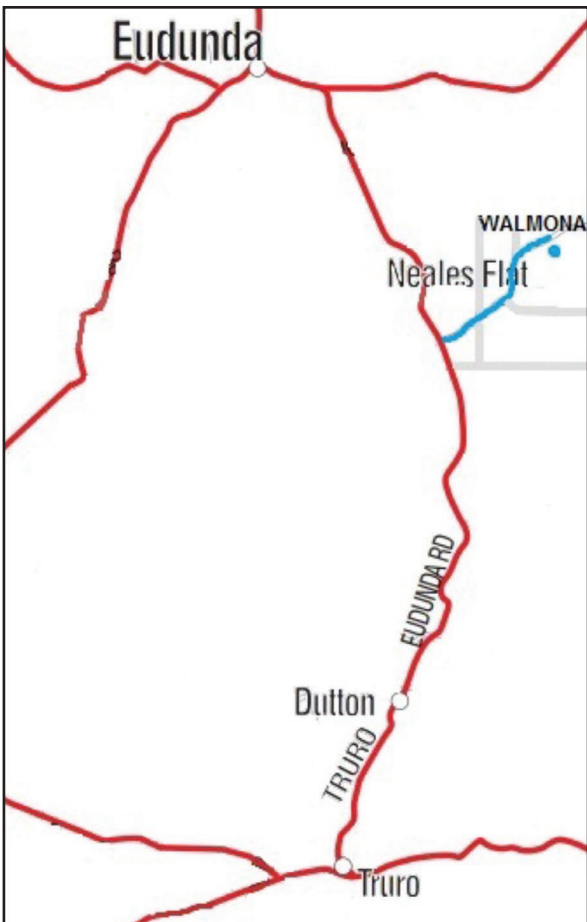

NutrienAgSolutions.com.au

Directions

264 Stephan Rd, Neales Flat

From Truro, turn onto the Truro Eudunda Road and follow this for 18kms then turn right onto Brownlow Road. From Eudunda, follow the Thiele Highway towards Morgan and turn right onto the Truro Eudunda Road and follow for 9kms then turn left onto Brownlow Road. Follow for 3kms and at the Y-junction, turn left onto Stephan Road and follow for 3kms. Walmona is on the right.